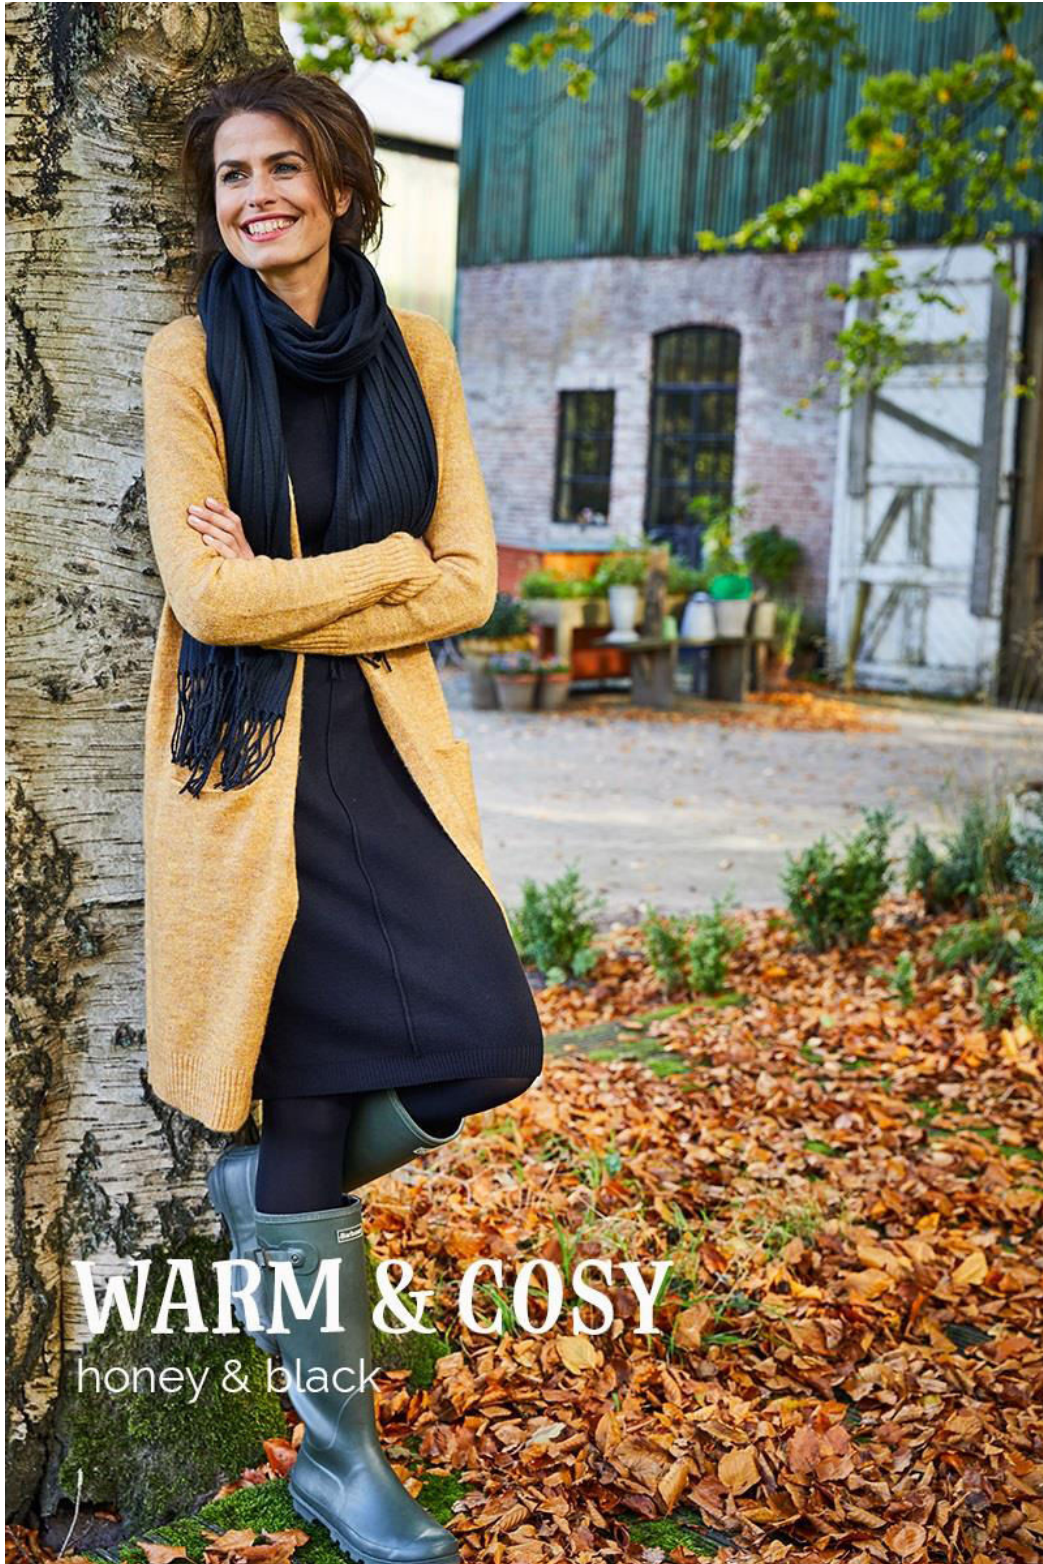

CANDIDE

height 5'11" · bust 35.5" · cup B/C · waist 26" · hips 35.5" · dress 36-38 EU/6-8 US/8-10 UK
shoes size 40.5 EU/9.5 US/7 UK · hair brown · eyes brown

CANDIDE

height 5'11" · bust 35.5" · cup B/C · waist 26" · hips 35.5" · dress 36-38 EU/6-8 US/8-10 UK
shoes size 40.5 EU/9.5 US/7 UK · hair brown · eyes brown